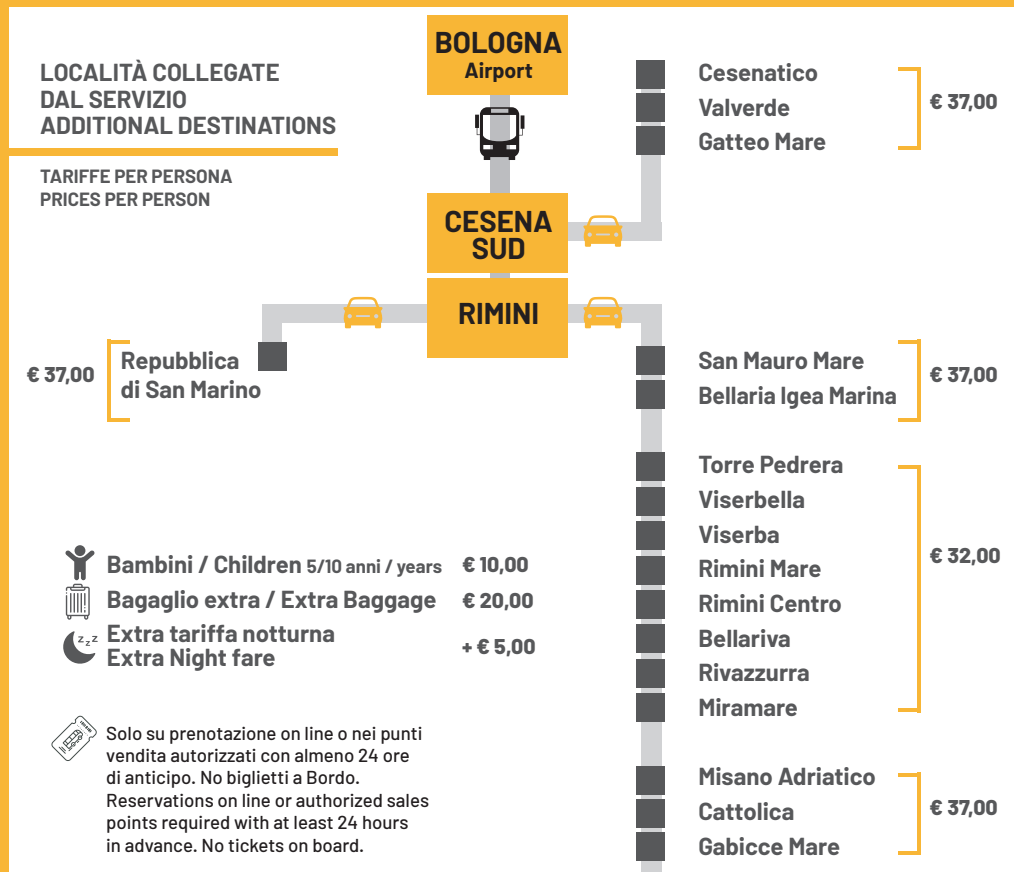

SHUTTLE+TAXI

Carico e scarico a domicilio con il taxi - Drop in and drop off at your address with taxi

I tempi di percorrenza che troverete indicati sono testati in condizioni di traffico normale. Invitiamo la gentile clientela a tenere in considerazione i tempi di tolleranza utili per le operazioni di imbarco del proprio volo. Traffico intenso, soprattutto nei giorni di fine settimana o in occasione di manifestazioni varie e imprevisti, non dovuti alla nostra responsabilità, possono arrecare ritardi rispetto l'orario indicato per l'arrivo della corsa a destinazione. The travel times you will find indicated are tested in regular traffic conditions. We kindly invite our customers to take into consideration tolerance times useful for boarding operations of your flight, especially on weekends or during various events, that not due to our responsibility, may cause delays.

Shuttle Italy Airport

Shuttle Italy Airport

VIP srl - Via Novafeltria, 10
47838 Riccione (RN)

www.shuttleitalyairport.it

Info Line (+39) 0541 600 100

Sponsorizzato da/Sponsored by

VI ASPETTIAMO! COME AND VISIT US AT
Padiglione C7 / Stand 160-154/194
Ingresso Ovest